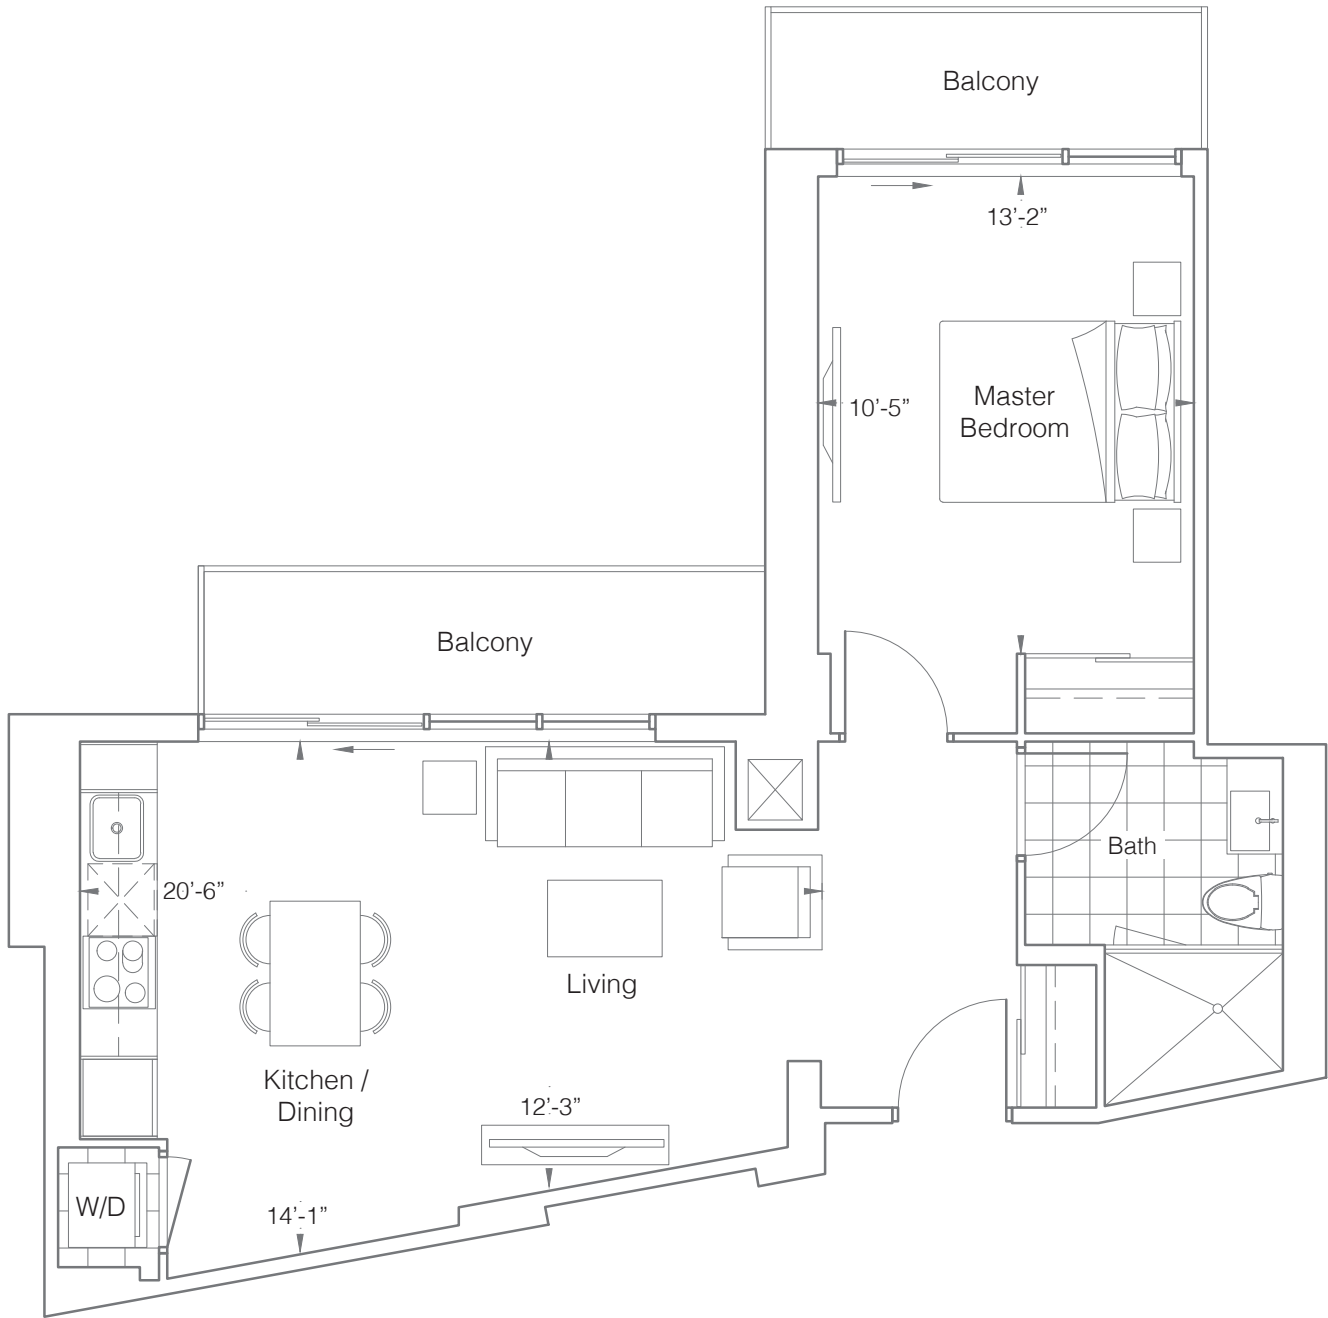

1D (BF) 1 Bedroom 660 sq. ft.

40 sq. ft. Balcony + 50 sq. ft. Balcony

BUILDING A

FLOORS 3-6