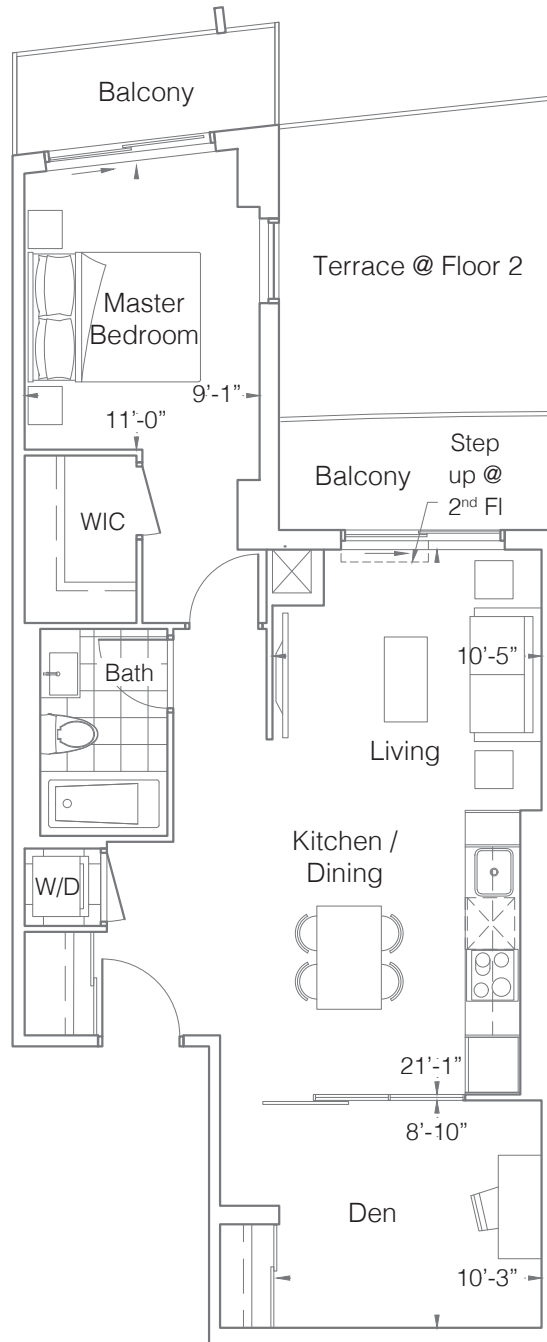

1G+D 1 Bedroom + Den 728 sq. ft.

35 sq. ft. Balcony + 40 sq. ft. Balcony
 35 sq. ft. Balcony + 100 sq. ft. Terrace (@ Floor 2)

Note: All prices, figures, sizes, specifications and information are subject to change without notice. E. & O.E. All areas and stated dimensions are approximate. Actual usable floor space, living area and square footage may vary from stated floor area. All illustrations are artist's concept only. The unit shown may be the reverse of the unit purchased. The purchase price does not include any furniture. © 2019 Liberty Development Corporation. All rights reserved.