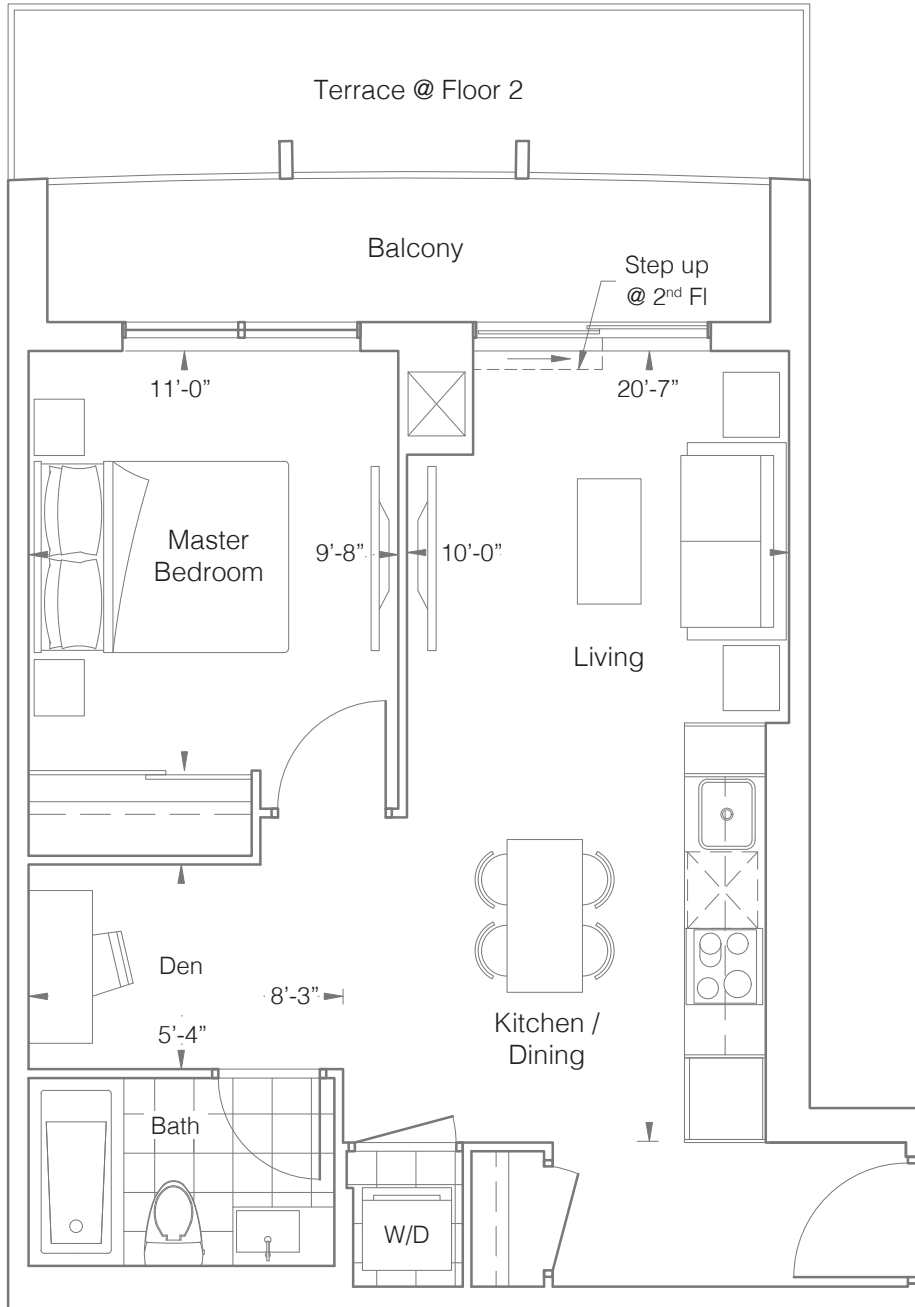

1J+D 1 Bedroom + Den 566 sq. ft.

68 sq. ft. Balcony
 344 sq. ft. Terrace (@Floor 2)

FLOOR 2

FLOORS 3-7

FLOOR 8

FLOORS 9-12
 FLOORS 14-35

Note: All prices, figures, sizes, specifications and information are subject to change without notice. E. & O.E. All areas and stated dimensions are approximate. Actual usable floor space, living area and square footage may vary from stated floor area. All illustrations are artist's concept only. The unit shown may be the reverse of the unit purchased. The purchase price does not include any furniture. © 2019 Liberty Development Corporation. All rights reserved.