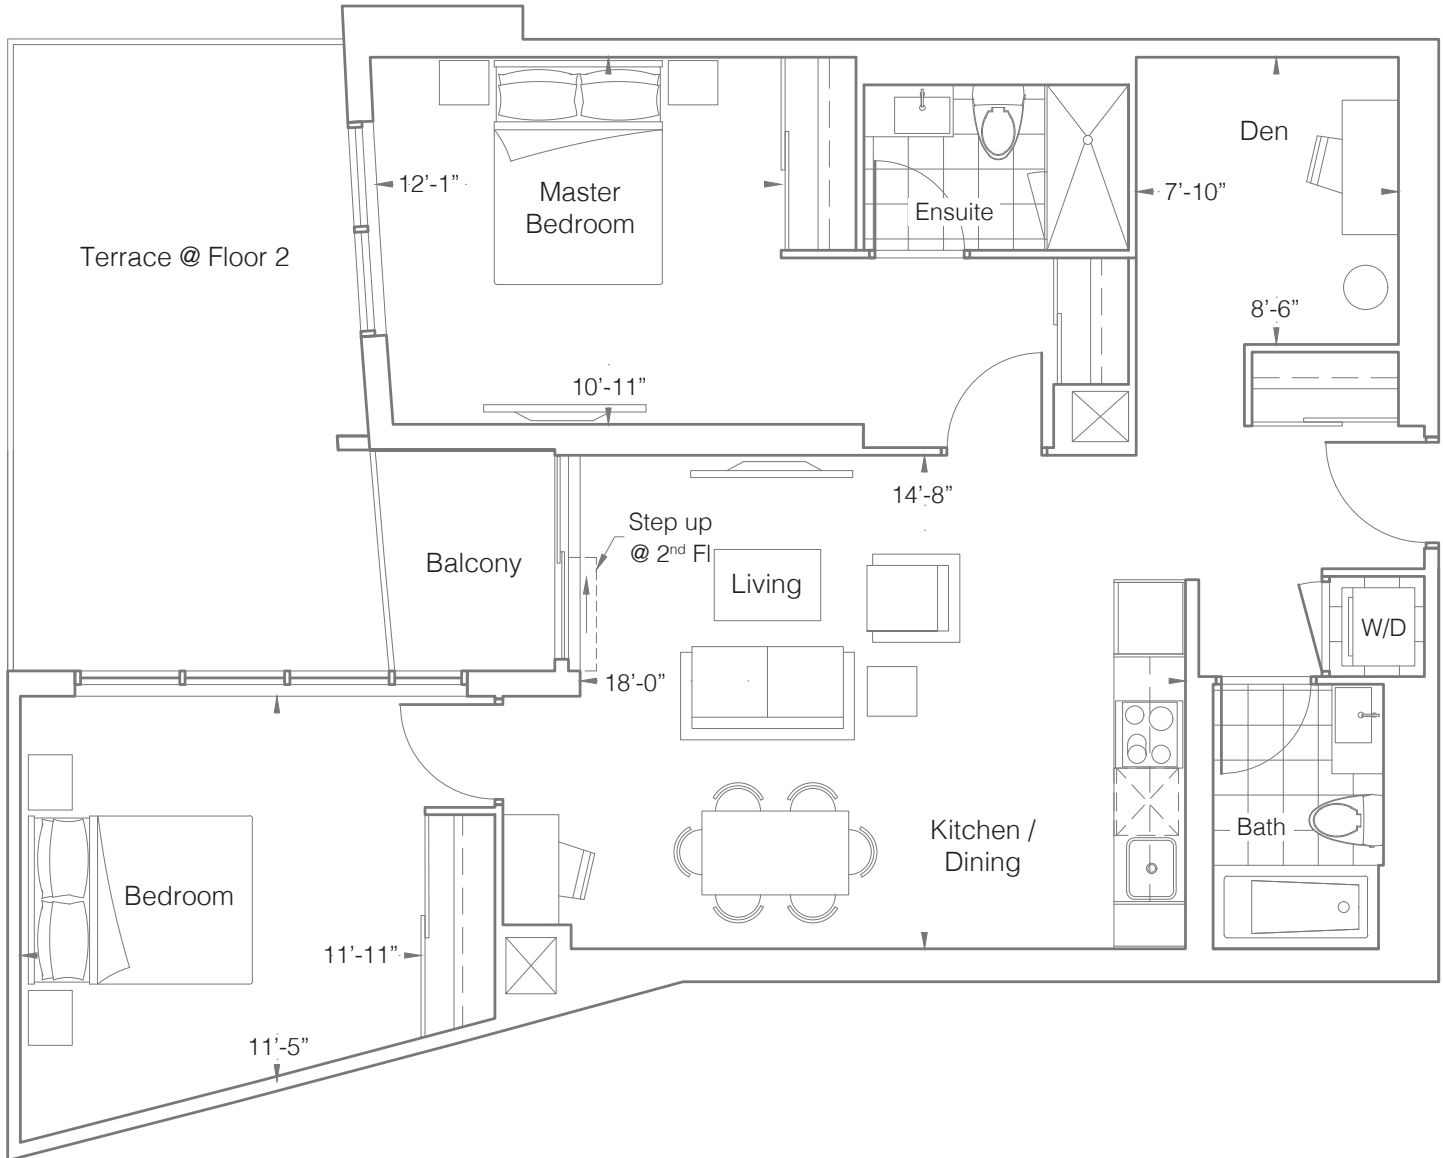

30 sq. ft. Balcony  
200 sq. ft. Terrace (@Floor 2)

Note: All prices, figures, sizes, specifications and information are subject to change without notice. E. & O.E. All areas and stated dimensions are approximate. Actual usable floor space, living area and square footage may vary from stated floor area. All illustrations are artist's concept only. The unit shown may be the reverse of the unit purchased. The purchase price does not include any furniture. © 2019 Liberty Development Corporation. All rights reserved.