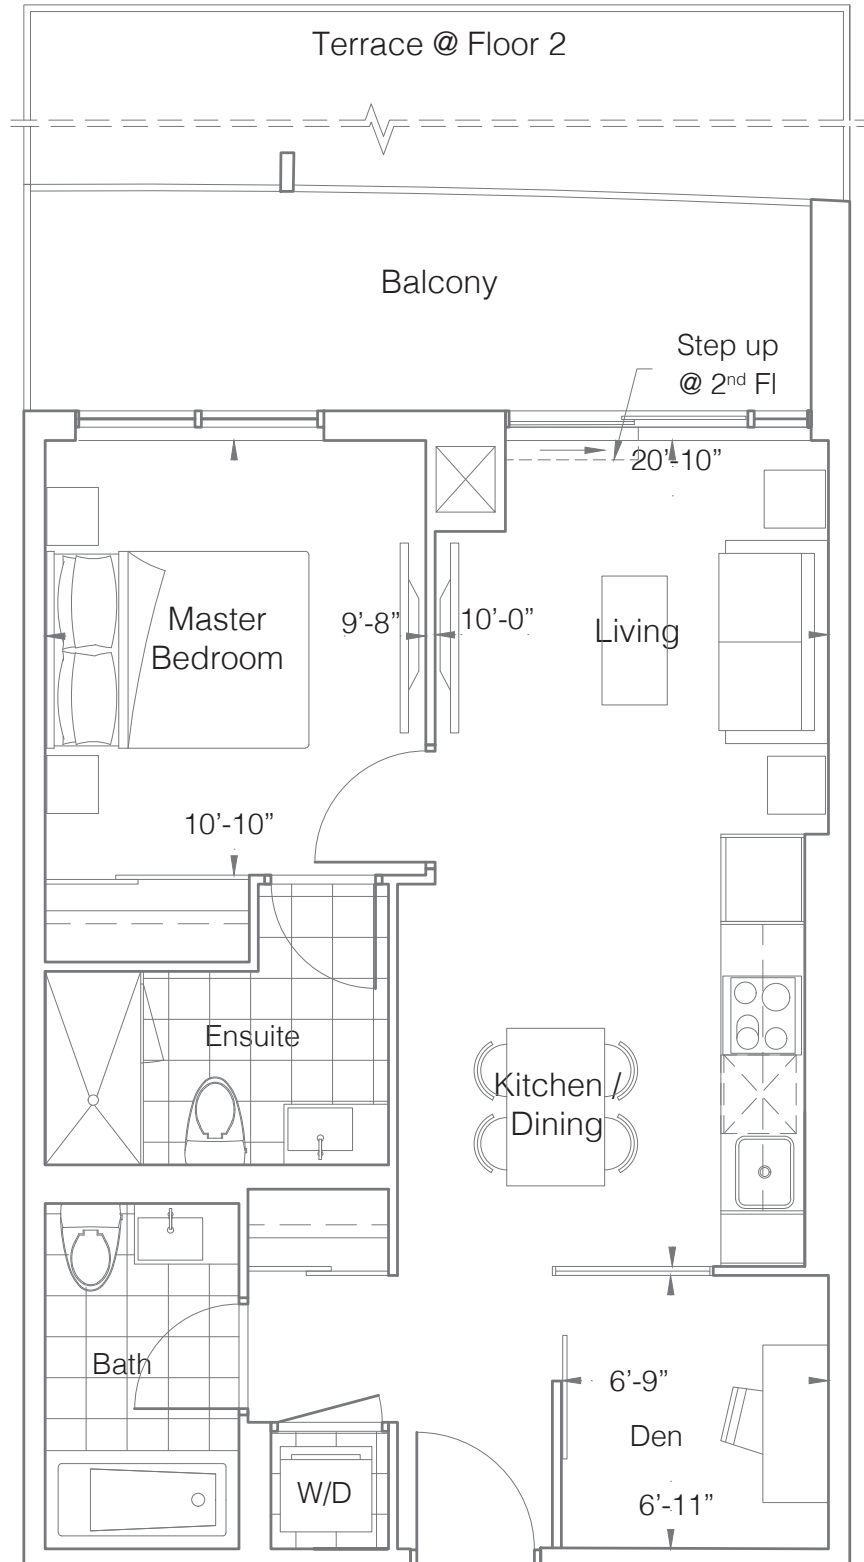

100 sq. ft. Balcony
265 sq. ft. Terrace (@Floor 2)

Note: All prices, figures, sizes, specifications and information are subject to change without notice. E. & O.E. All areas and stated dimensions are approximate. Actual usable floor space, living area and square footage may vary from stated floor area. All illustrations are artist's concept only. The unit shown may be the reverse of the unit purchased. The purchase price does not include any furniture. © 2020 Liberty Development Corporation. All rights reserved.