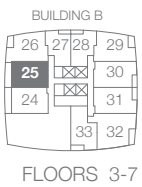

100 sq. ft. Balcony
265 sq. ft. Terrace (@Floor 2)

Note: All prices, figures, sizes, specifications and information are subject to change without notice. E. & O.E. All areas and stated dimensions are approximate. Actual usable floor space, living area and square footage may vary from stated floor area. All illustrations are artist's concept only. The unit shown may be the reverse of the unit purchased. The purchase price does not include any furniture. © 2020 Liberty Development Corporation. All rights reserved.