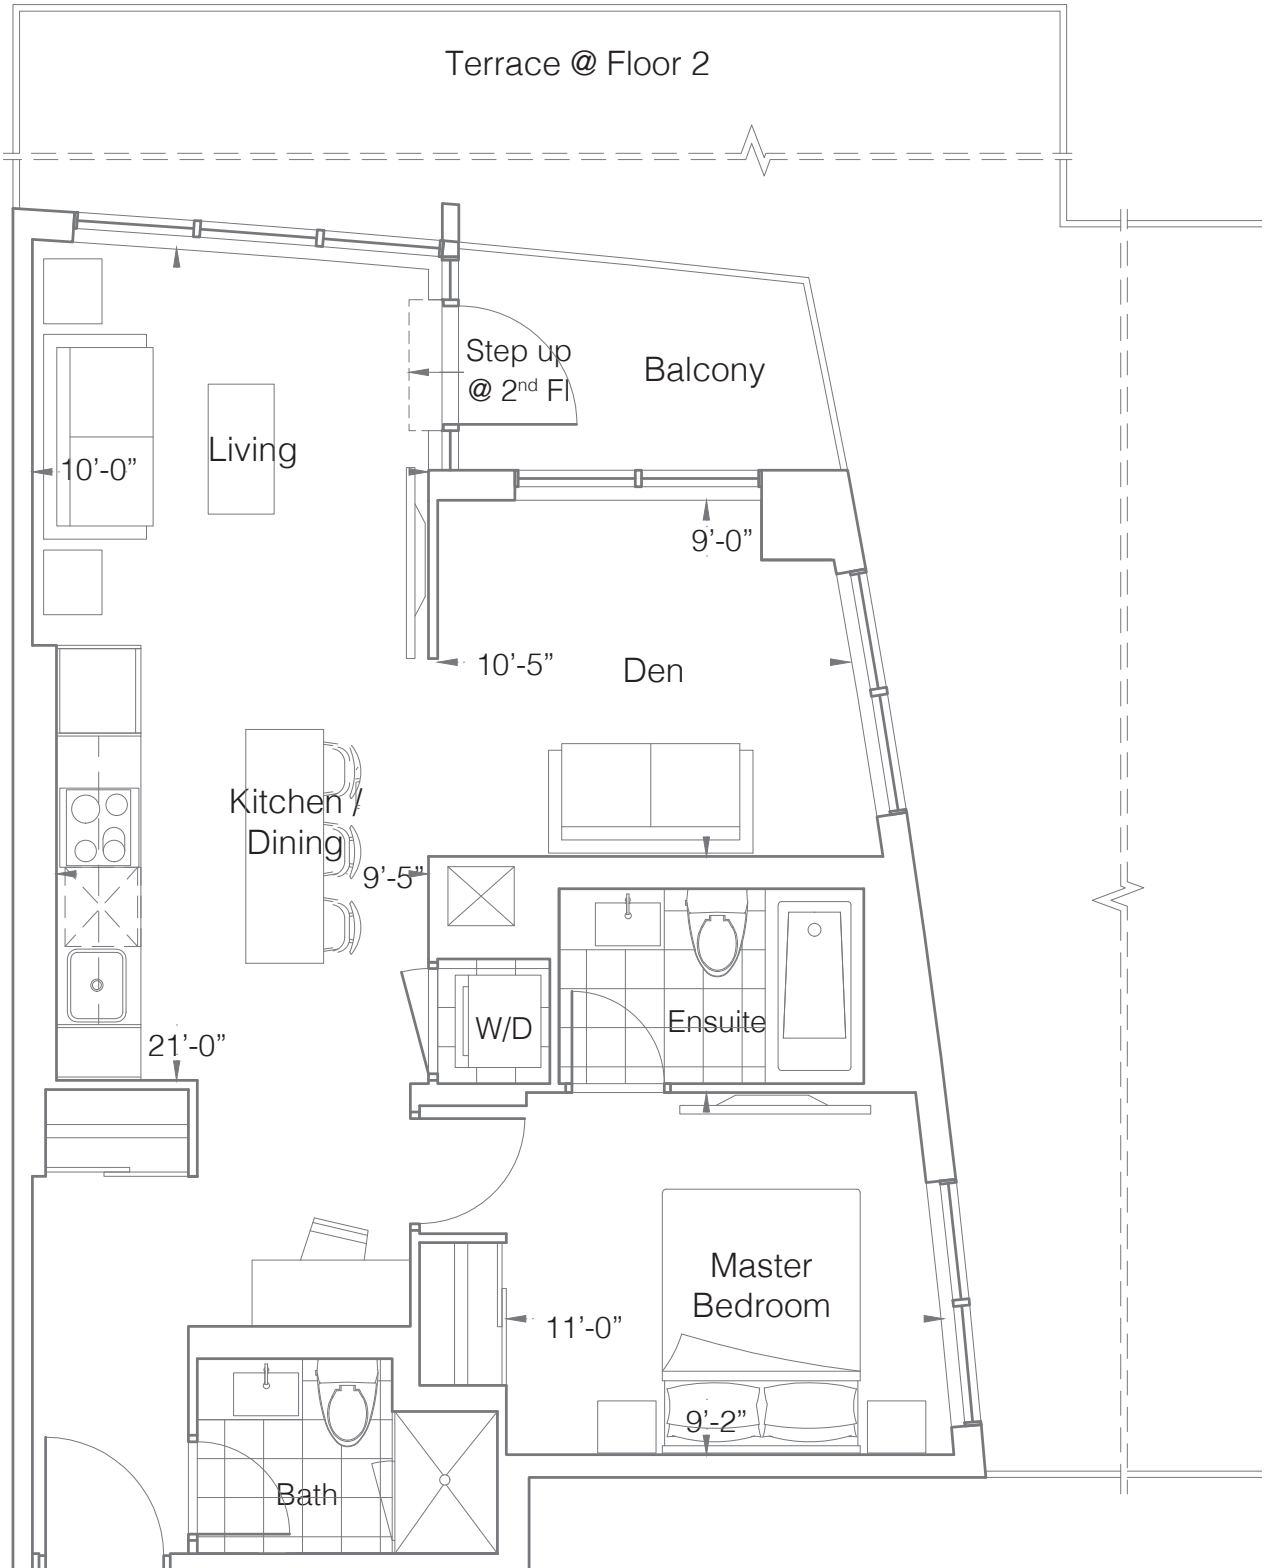

1Q+D 1 Bedroom + Den 685 sq. ft.

45 sq. ft. Balcony
1,060 sq. ft. Terrace (@Floor 2)

Note: All prices, figures, sizes, specifications and information are subject to change without notice. E. & O.E. All areas and stated dimensions are approximate. Actual usable floor space, living area and square footage may vary from stated floor area. All illustrations are artist's concept only. The unit shown may be the reverse of the unit purchased. The purchase price does not include any furniture. © 2020 Liberty Development Corporation. All rights reserved.